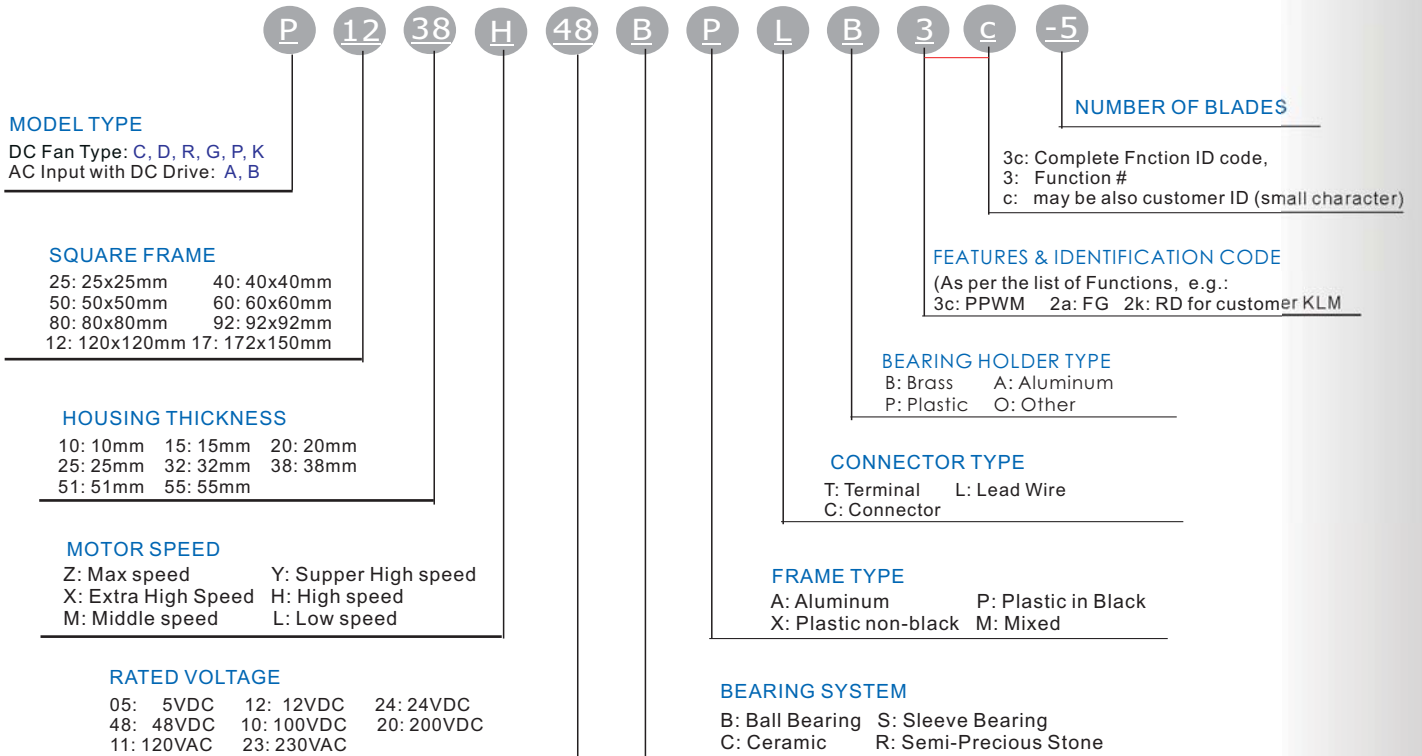

AXIAL DC FAN MOTOR

FOR EXAMPLE: PART NO. P1238H48BPLB3c-5

AXIAL AC FAN MOTOR

FOR EXAMPLE: PART NO. PM1238HA1BAT-5